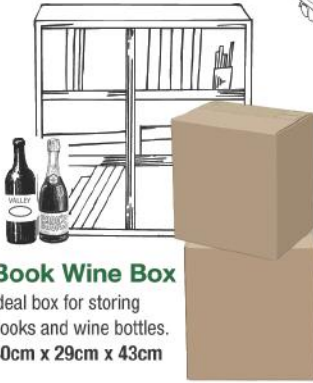

### Tea Chest

The most versatile moving box. Double thickness walls provide protection for breakable and fragile items. Great for household items. 43cm x 40cm x 59cm

### Crystal Box

Keep precious items safe in this twin cushion box. 40cm x 30cm x 33cm

### Porta Robe

Packing your wardrobe has never been easier. No folding of clothes necessary, just hang them directly onto the steel rail. 59cm x 47cm x 109cm. Also available as half size.

### Book Wine Box

Ideal box for storing books and wine bottles. 40cm x 29cm x 43cm